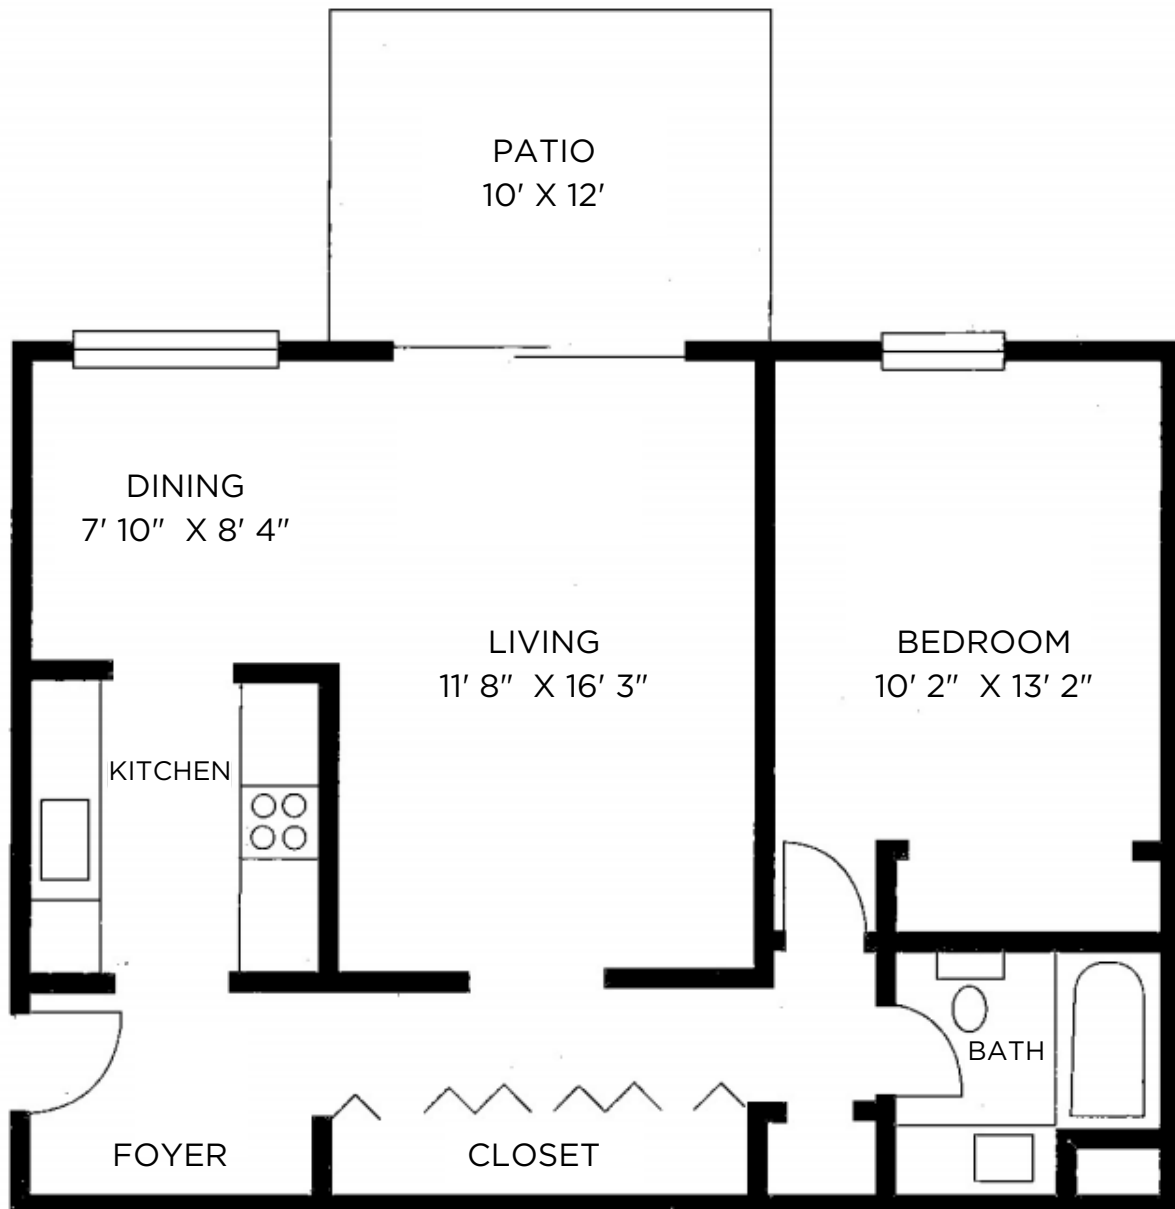

**Sq Ft:** 735  
**Bed:** 1  
**Bath:** 1

# WOODLAND RESERVE

MADISON WI

Floor plan and dimensions may vary

**Sq Ft:** 825  
**Bed:** 1  
**Bath:** 1

# WOODLAND RESERVE

MADISON WI

Floor plan and dimensions may vary