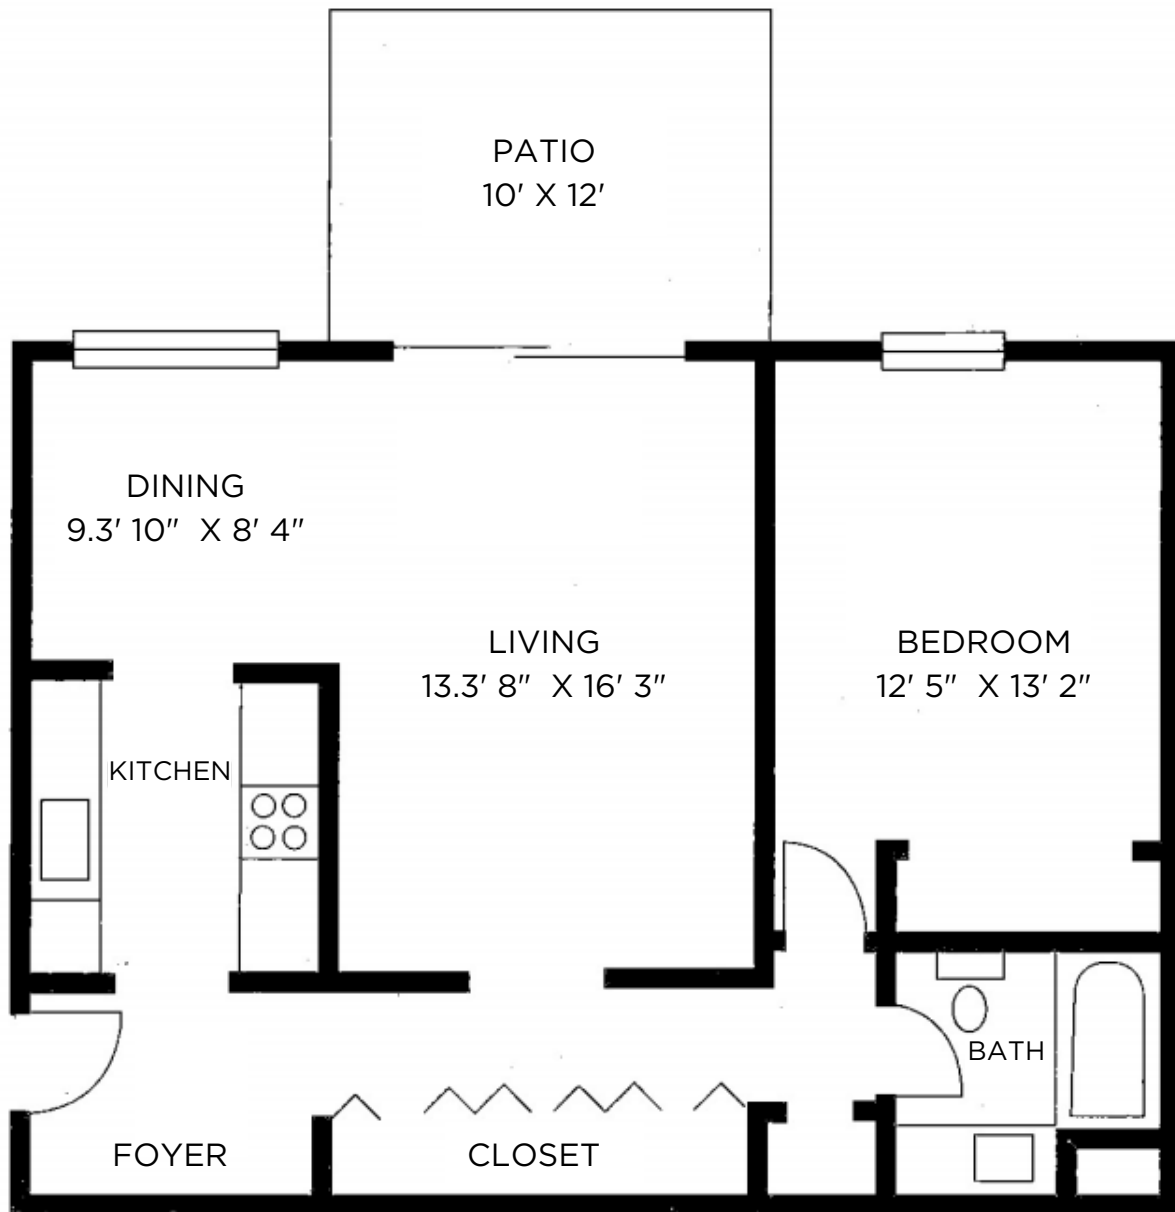

**Sq Ft:** 735  
**Bed:** 1  
**Bath:** 1

# WOODLAND RESERVE

MADISON WI

Floor plan and dimensions may vary

**Sq Ft:** 825  
**Bed:** 1  
**Bath:** 1

# WOODLAND RESERVE

MADISON WI

Floor plan and dimensions may vary