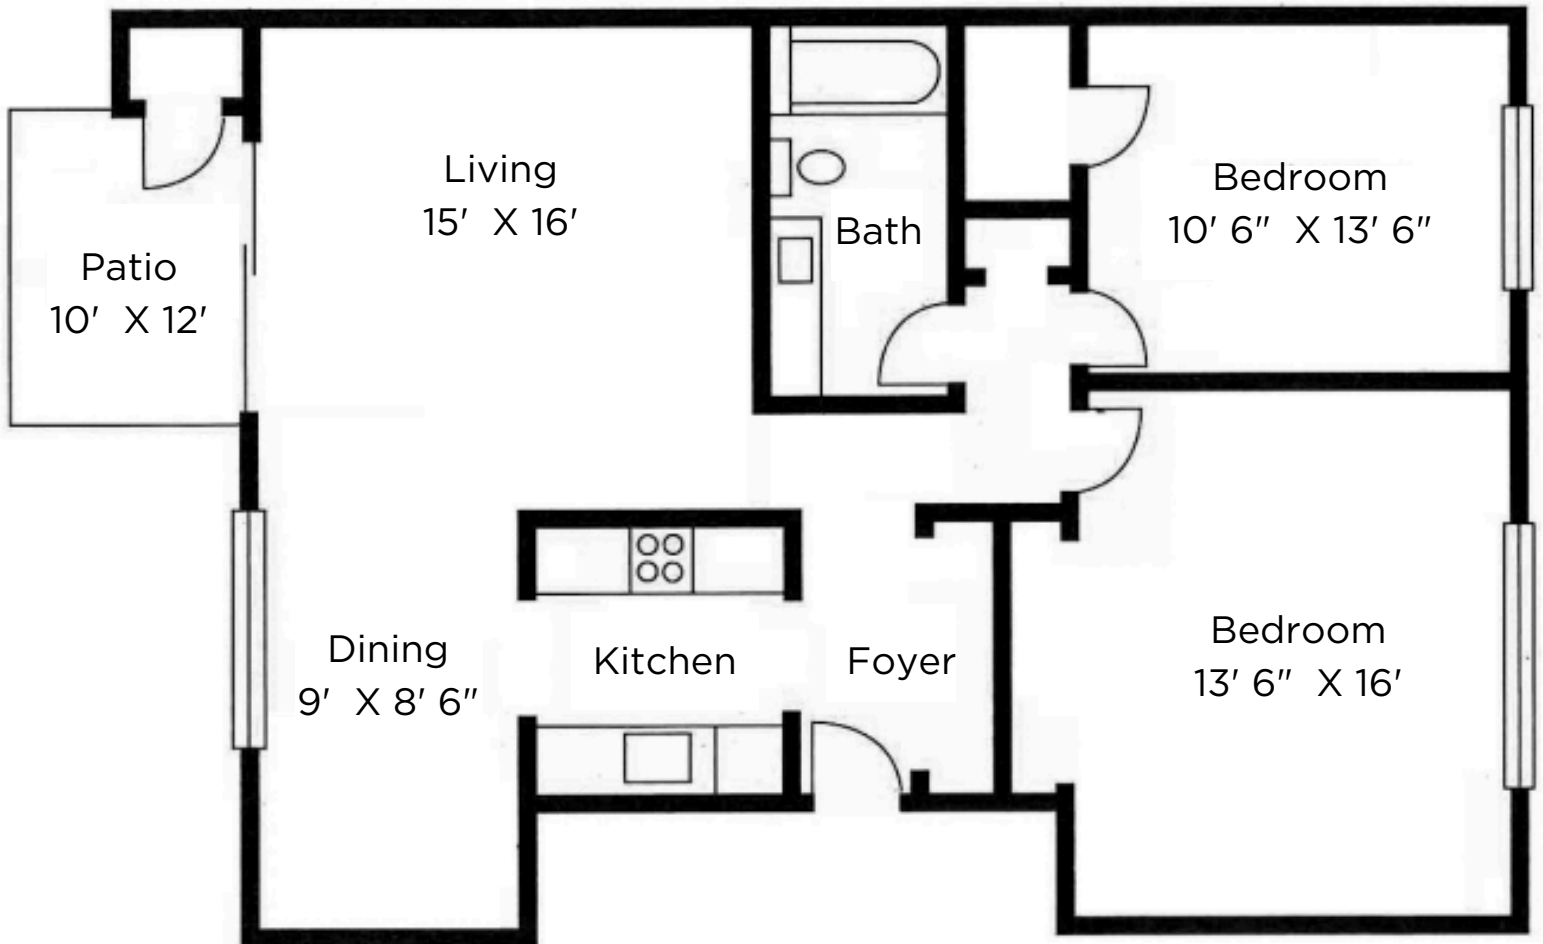

Sq Ft: 1100
Bed: 2
Bath: 1

WOODLAND RESERVE

MADISON WI

Floor plan and dimensions may vary

Sq Ft: 1065
Bed: 2
Bath: 1

WOODLAND RESERVE

MADISON WI

Floor plan and dimensions may vary