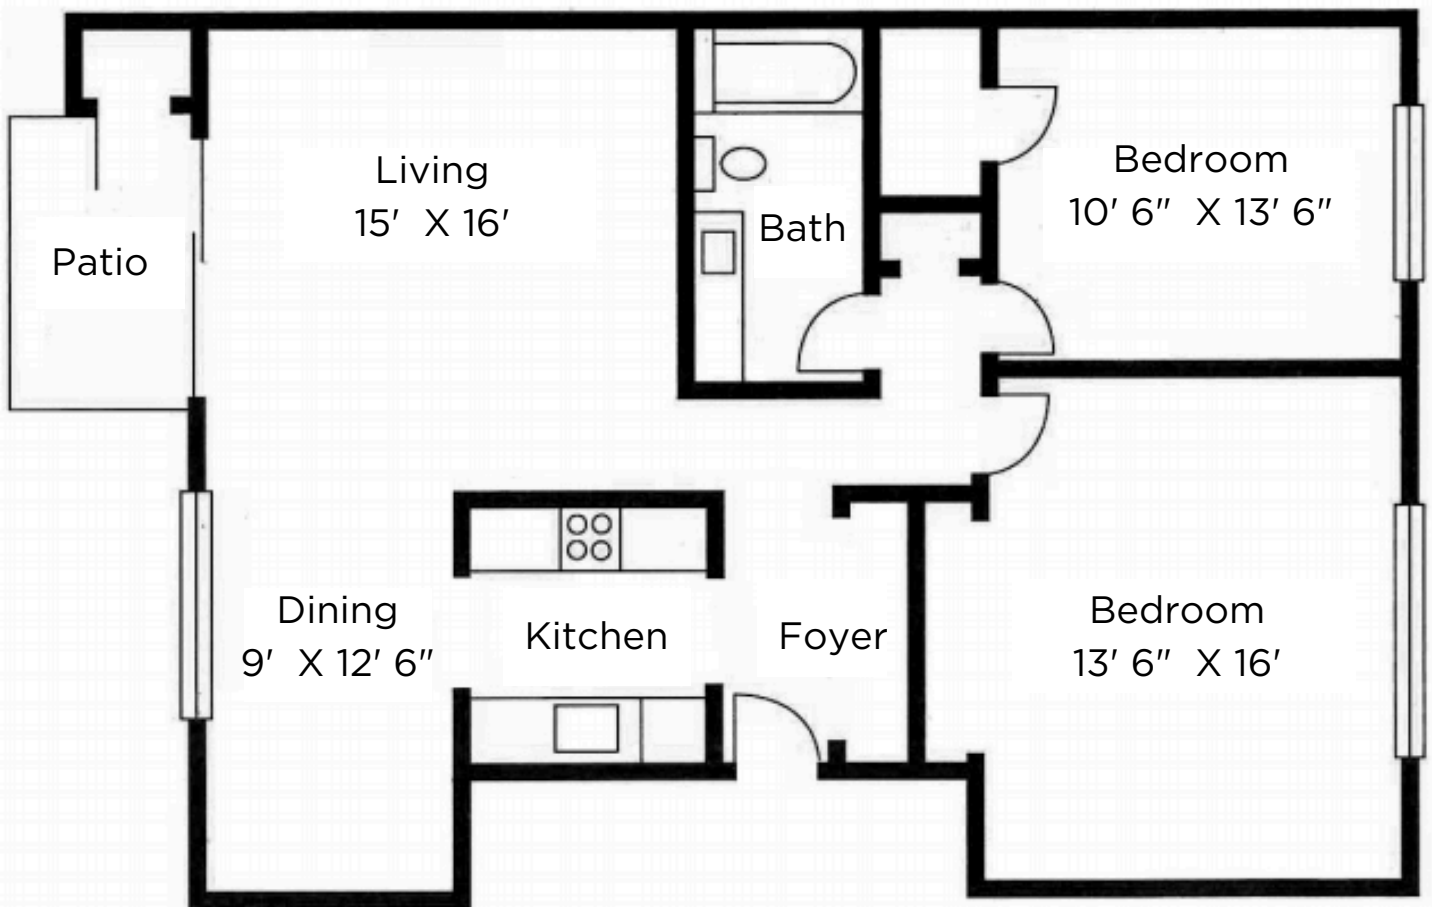

Sq Ft: 1100
Bed: 2
Bath: 1

WOODLAND RESERVE

MADISON WI

Floor plan and dimensions may vary

Sq Ft: 1065
Bed: 2
Bath: 1

WOODLAND RESERVE

MADISON WI

Floor plan and dimensions may vary