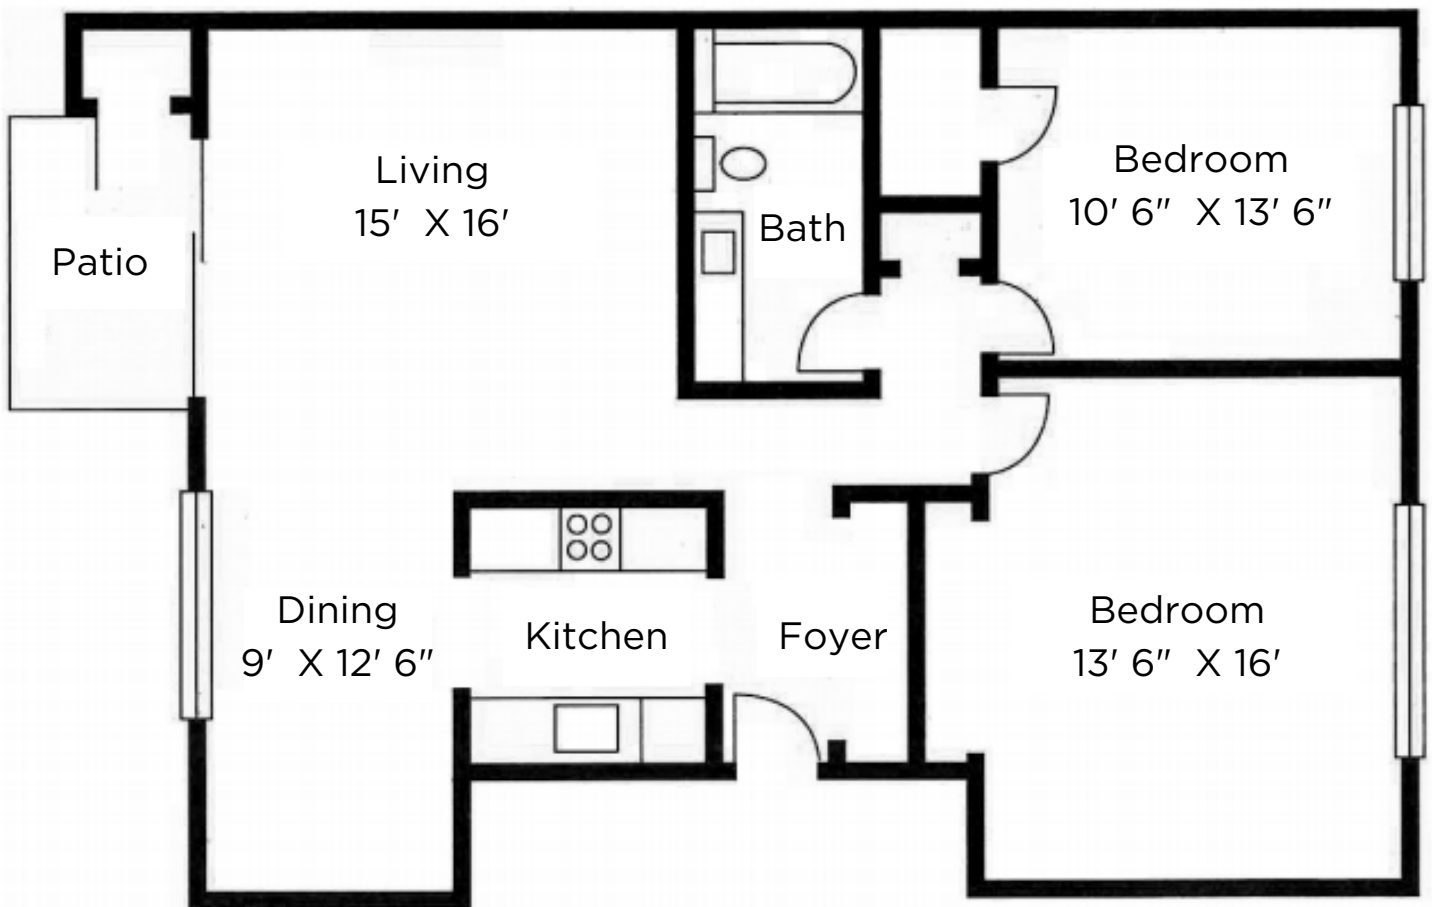

Sq Ft: 1100
Bed: 2
Bath: 1

WOODLAND RESERVE

MADISON WI

Floor plan and dimensions may vary

Sq Ft: 1065
Bed: 2
Bath: 1

WOODLAND RESERVE

MADISON WI

Floor plan and dimensions may vary