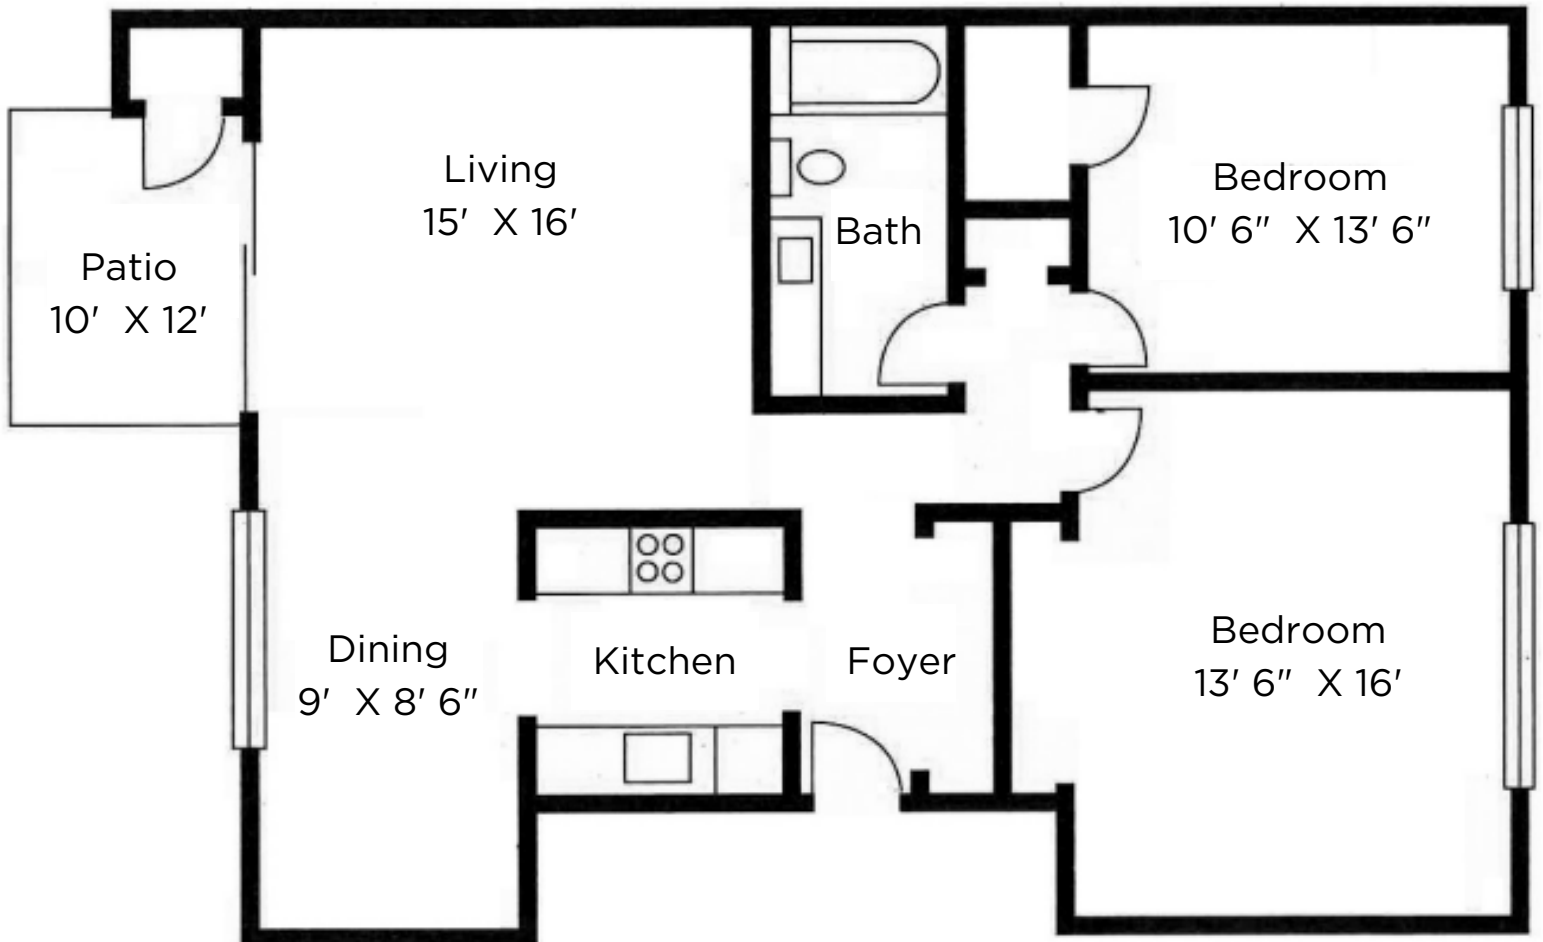

Sq Ft: 1100
Bed: 2
Bath: 1

WOODLAND RESERVE

MADISON WI

Floor plan and dimensions may vary

Sq Ft: 1065
Bed: 2
Bath: 1

WOODLAND RESERVE

MADISON WI

Floor plan and dimensions may vary