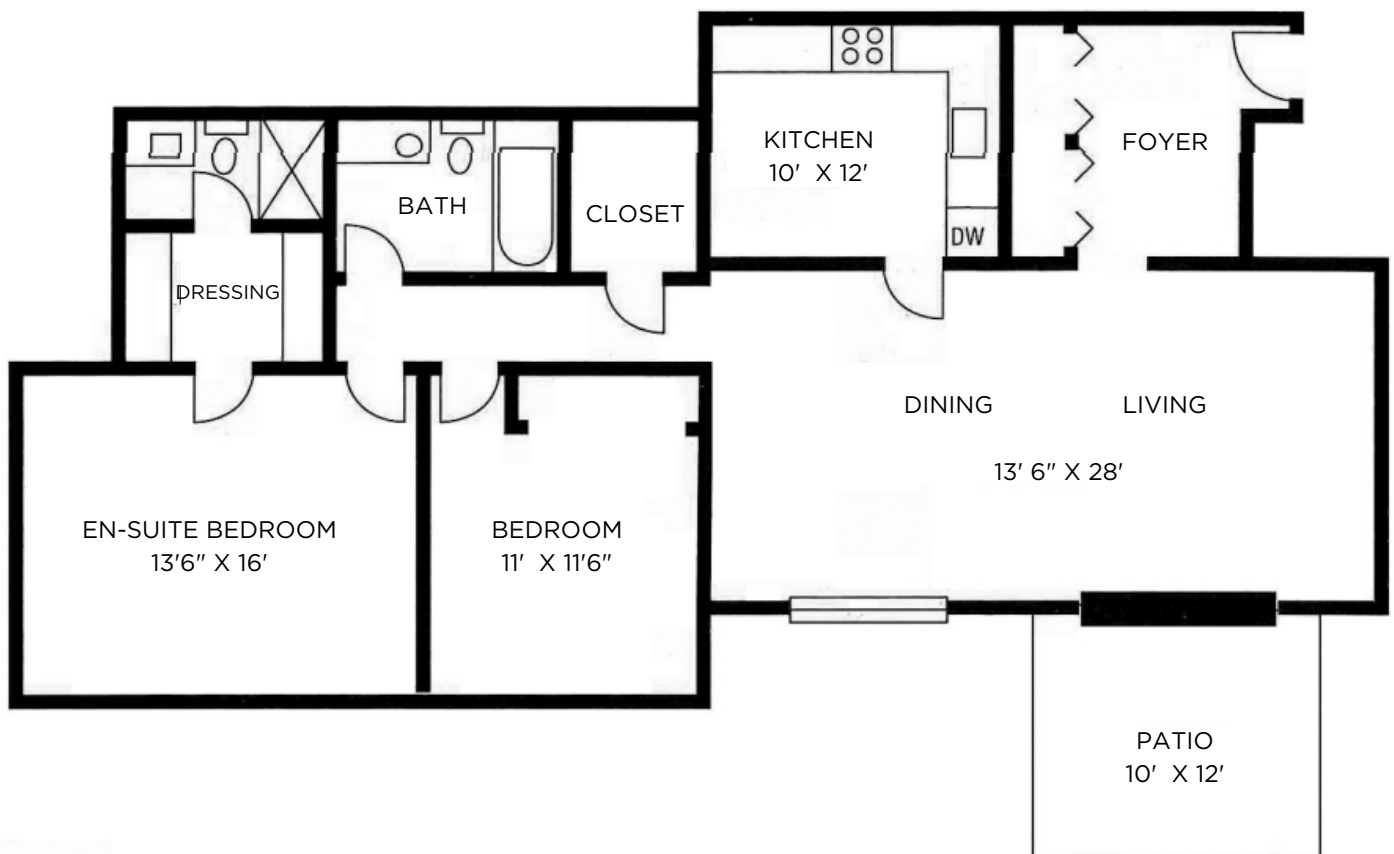

**Sq Ft:** 1200  
**Bed:** 2  
**Bath:** 2

# WOODLAND RESERVE

MADISON WI

Floor plan and dimensions may vary