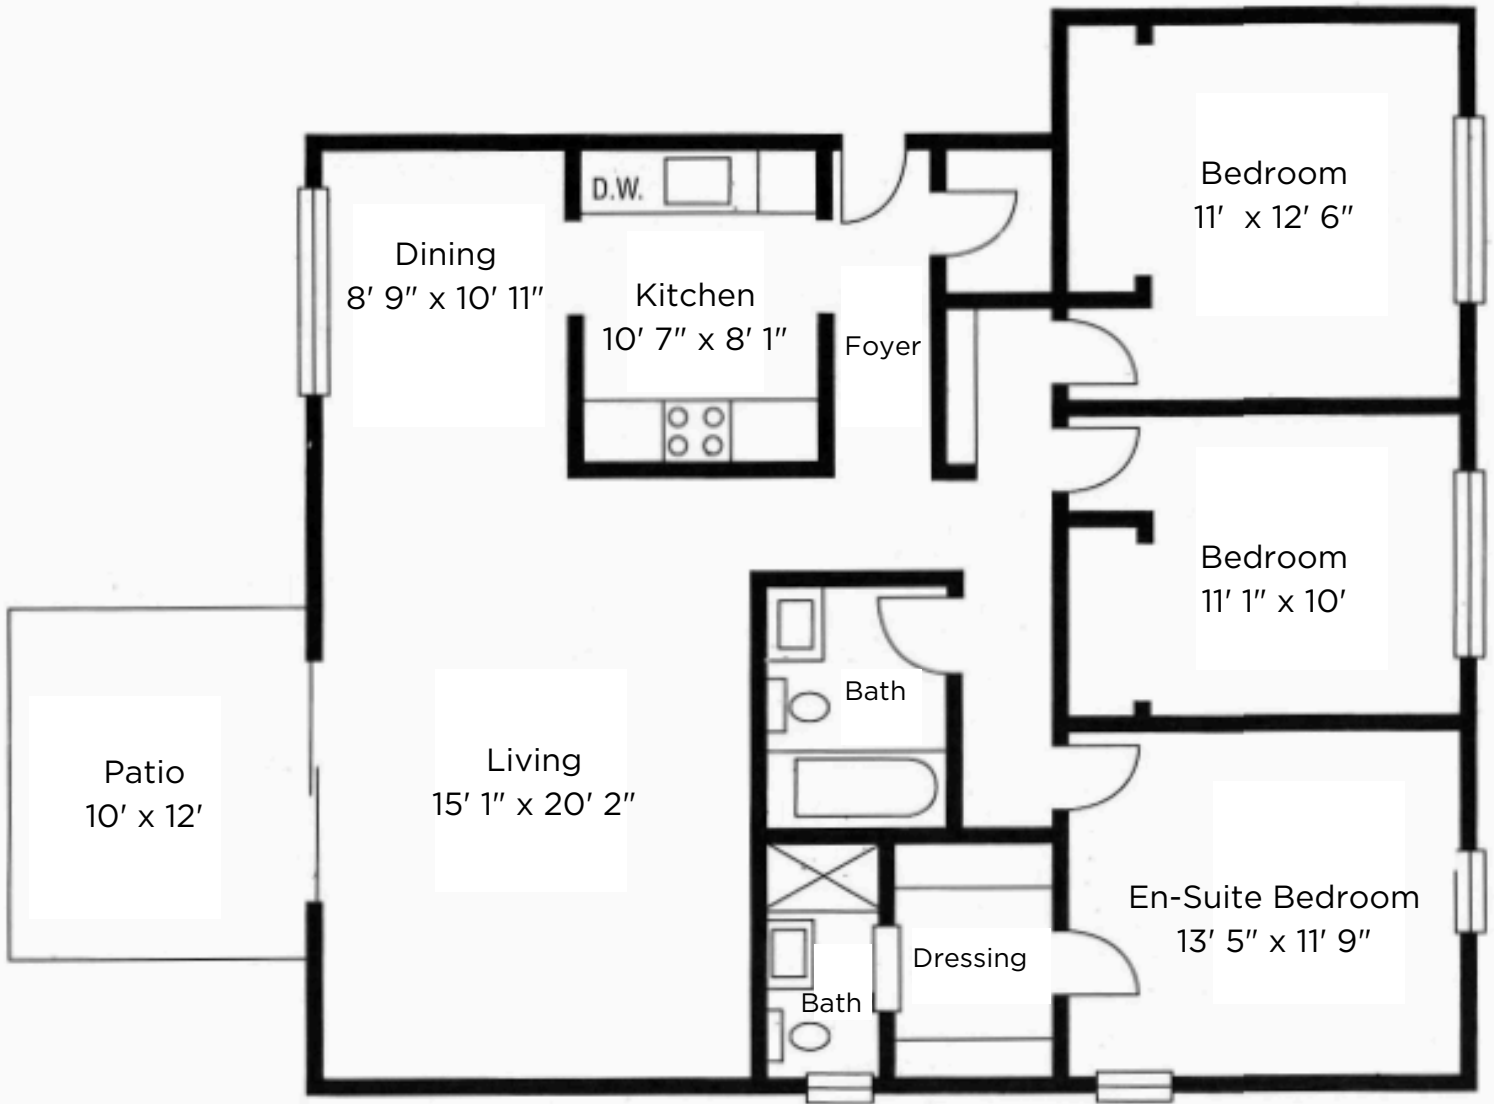

Sq Ft: 1300
Bed: 3
Bath: 2

WOODLAND RESERVE

MADISON WI

Floor plan and dimensions may vary

Sq Ft: 1400
Bed: 3
Bath: 2

WOODLAND RESERVE

MADISON WI

Floor plan and dimensions may vary