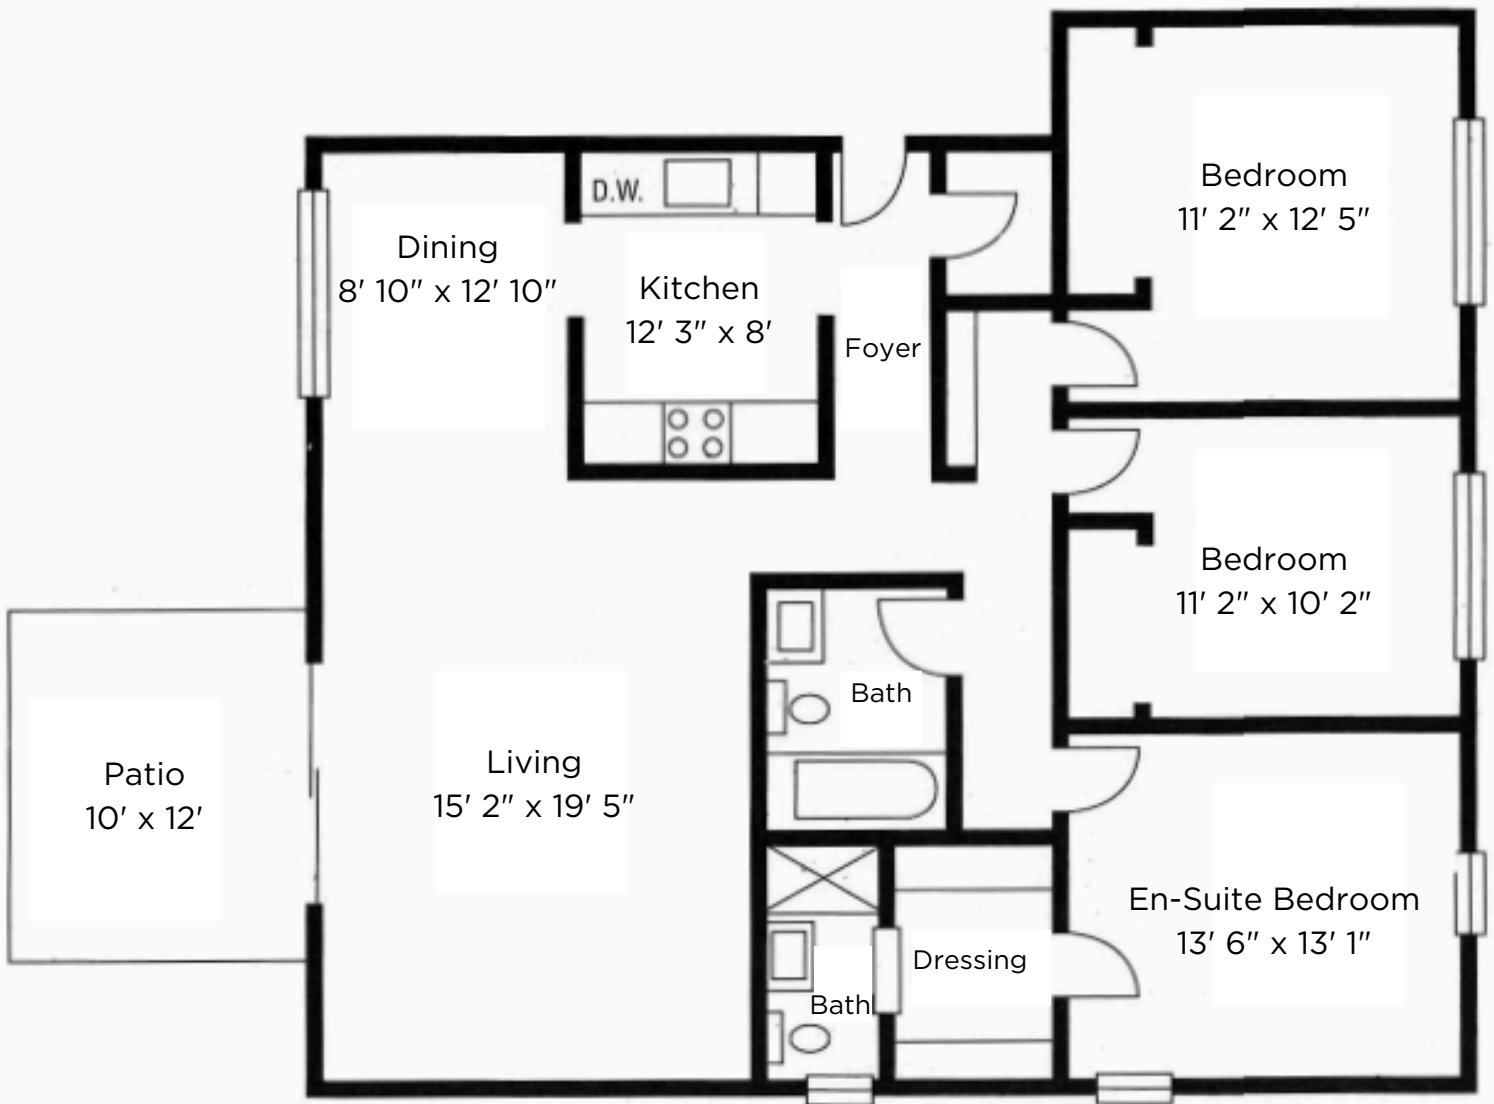

Sq Ft: 1300
Bed: 3
Bath: 2

WOODLAND RESERVE

MADISON WI

Floor plan and dimensions may vary

Sq Ft: 1400
Bed: 3
Bath: 2

WOODLAND RESERVE

MADISON WI

Floor plan and dimensions may vary