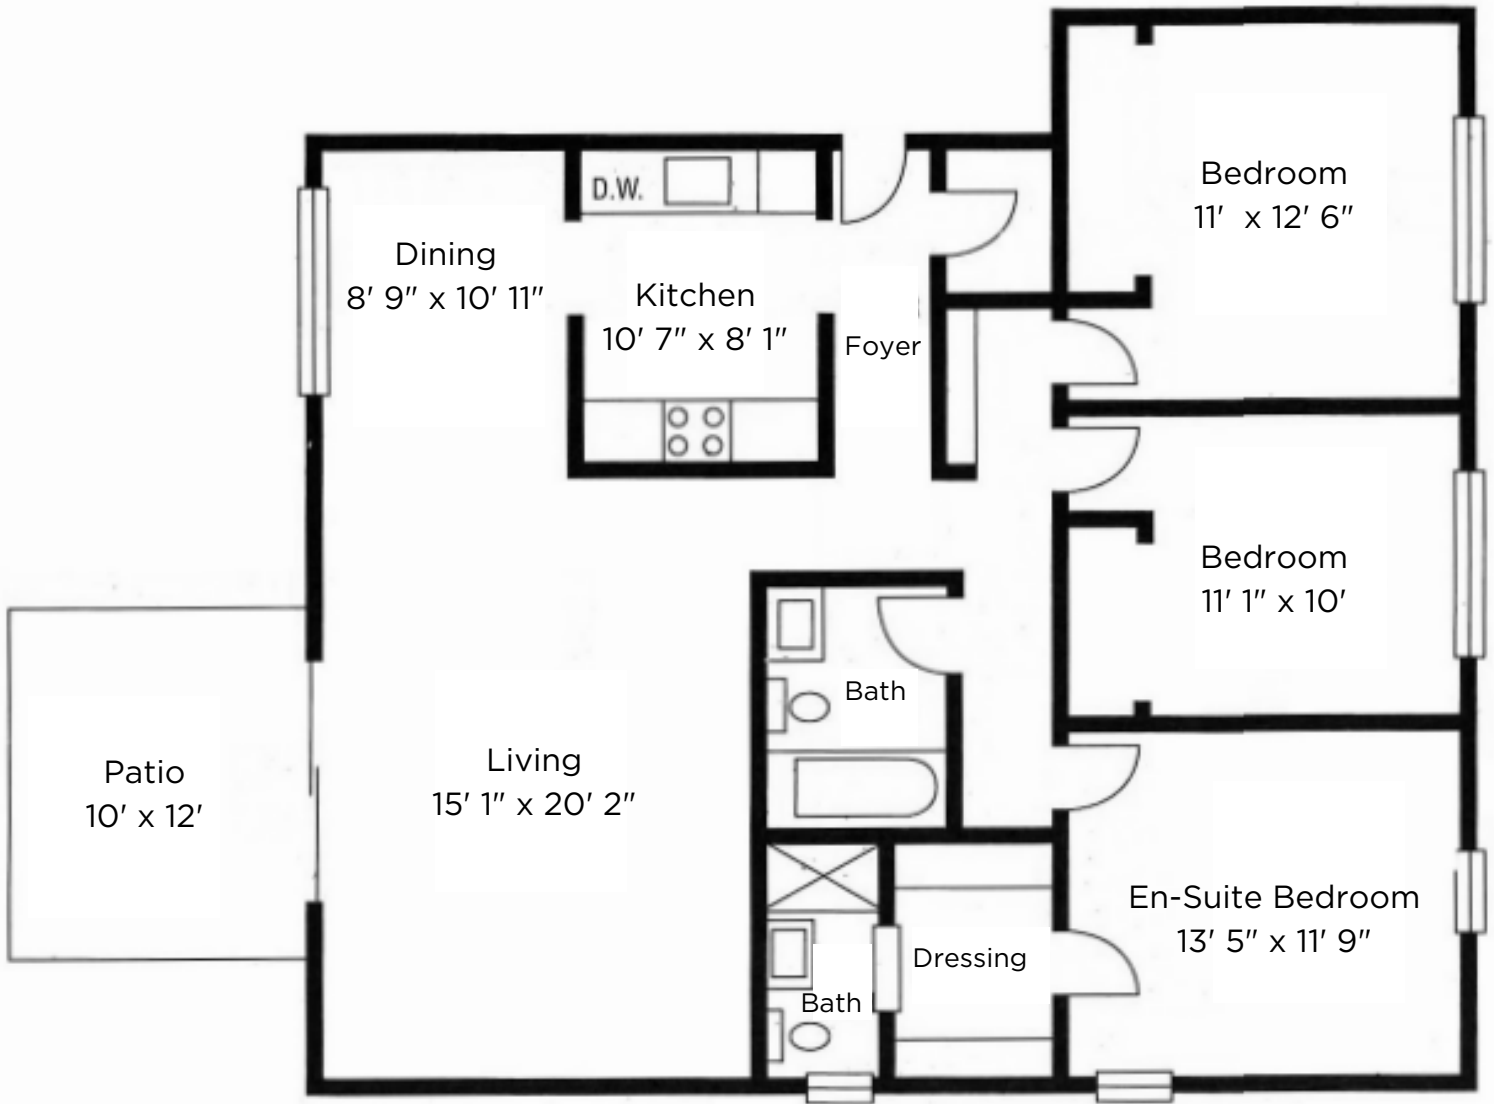

Sq Ft: 1300
Bed: 3
Bath: 2

WOODLAND RESERVE

MADISON WI

Floor plan and dimensions may vary

Sq Ft: 1400
Bed: 3
Bath: 2

WOODLAND RESERVE

MADISON WI

Floor plan and dimensions may vary