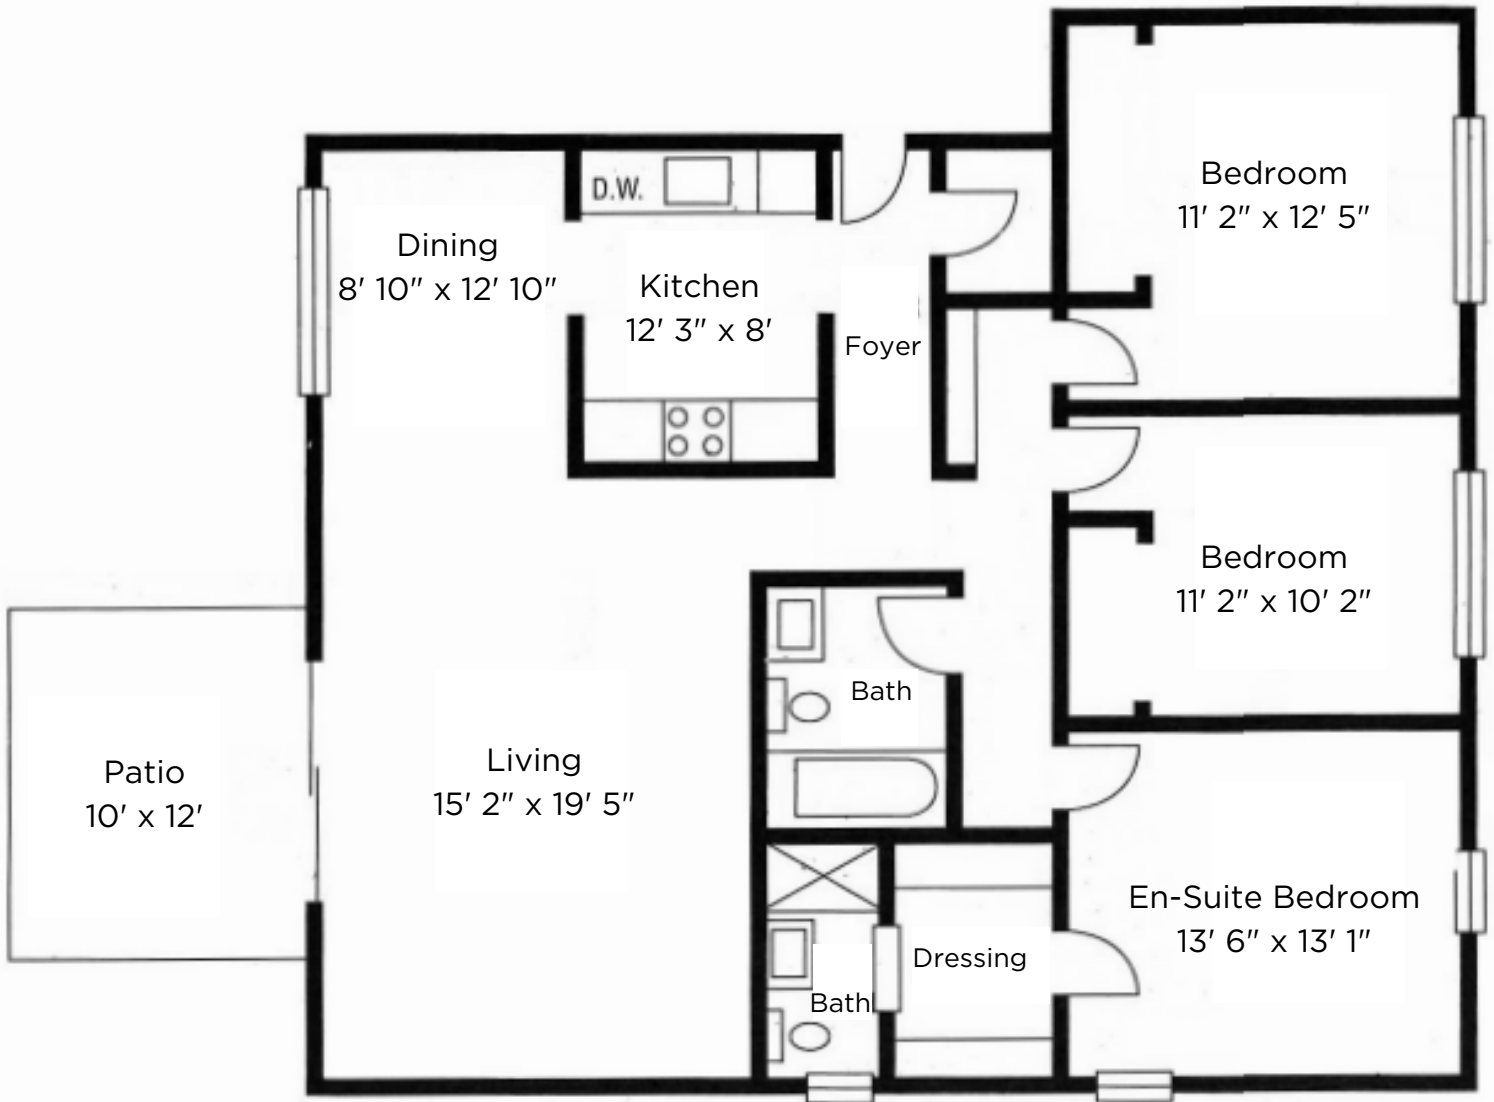

Sq Ft: 1300
Bed: 3
Bath: 2

WOODLAND RESERVE

MADISON WI

Floor plan and dimensions may vary

Sq Ft: 1400
Bed: 3
Bath: 2

WOODLAND RESERVE

MADISON WI

Floor plan and dimensions may vary