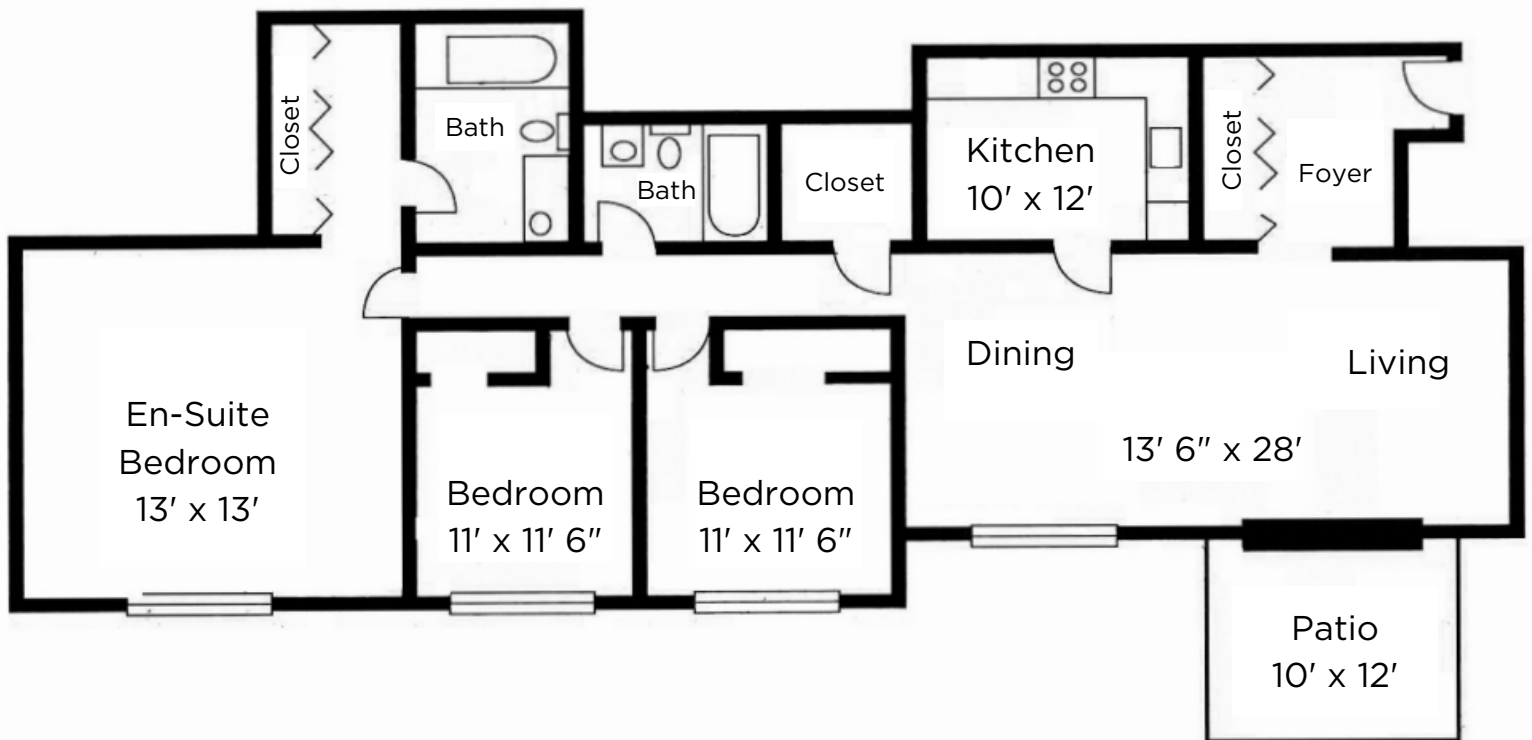

Sq Ft: 1495

Bed: 3

Bath: 2

WOODLAND RESERVE

MADISON WI

Floor plan and dimensions may vary